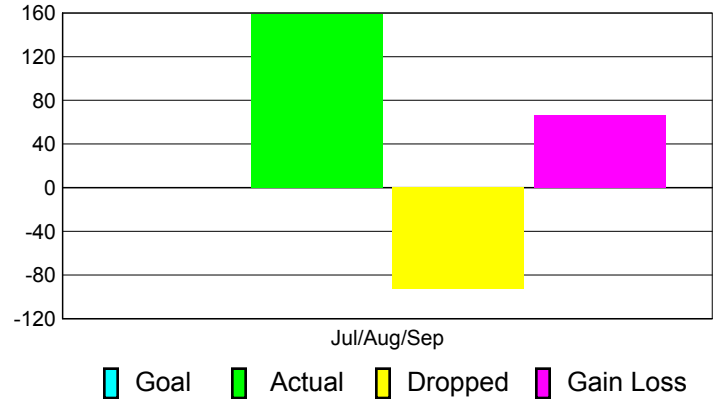

### YTD Status Quo Clubs 2011-2012

Status Quo Clubs Compared to Status Quo Members

## MEMBERSHIP

**Membership Results**  
2011-2012

**Membership**  
2010-2011

Month	Net Memb Goal	Actual New Memb	Actual Dropped Memb	Gain/Loss of Memb	Gain/Loss of Memb
Jul/Aug/Sep		159	-93	66	82
<b>Totals</b>		<b>159</b>	<b>-93</b>	<b>66</b>	<b>82</b>

### Membership Results 2011-2012

Goal, New, Dropped, Gain/Loss

### Comparison of Membership Gain/Loss

Current Year Compared to the Previous Year